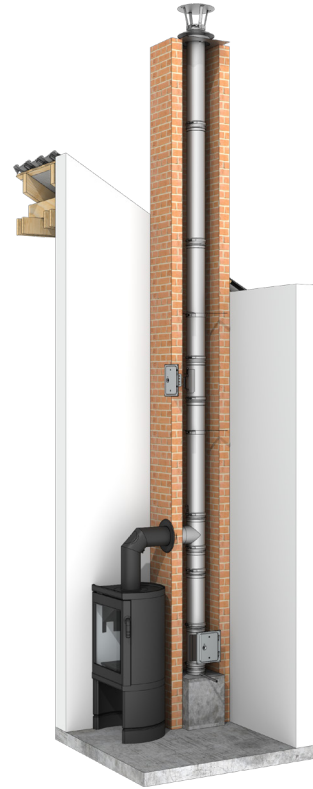

DESCRIPTION

Single wall flue system made of stainless steel for the modernization and cross-section reduction of existing domestic chimneys or for use as a connecting pipe

MATERIAL

1.4404(316L) / 1.4571 (316Ti)
1.4828 possible for a surcharge
Others on request

CONNECTION

Socket / bead

ORDER CODE

The article code for your order results from:
Article code + Ø (Ex: FU0602130).
Please refer to the respective code for deviations.

CHARACTERISTICS

- Resistant to soot fire or moisture
- Lightweight material for fast assembly and simple offset
- Optional fixation with locking bands
- Optionally available as an oval tube, ideal for narrow and multiple chimneys
- Large variety of systems and extensive range of accessories